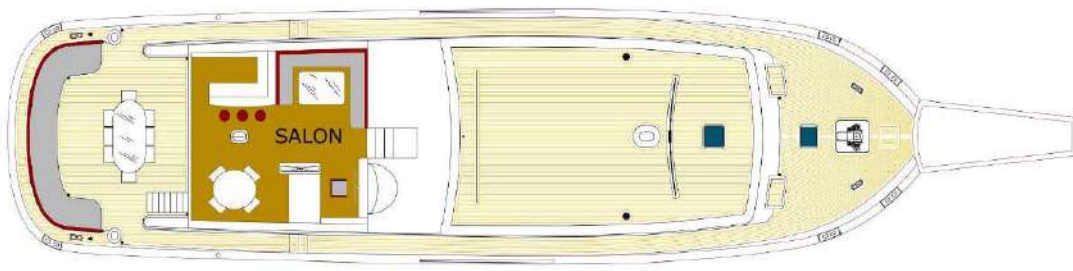

# SERENITY 86

26,11m (86') | 4 Cabins | 8 Guests

SERENITY 86

Racing

SERENITY 86

At Anchor

SERENITY 86

Twin Cabin Bathroom

SERENITY 86

Sailing

## SPECIFICATIONS

LOA (Incl. Pulpit)	30,00 m / 98'5"
Length Hull	26,11 m / 86'
Beam	7,00 m / 23'
Draught	2,84 m / 9'3"
Flag	Turkish
Cabins	4
Guests	8
Built / Refit	2007 / 2019
Builder	Mural Yachts
Engine(s)	2x Scania 318 hp
Generator(s)	2x Onan 22,5 kW
Fuel Consumption	80 liters/hr cruising speed
Sail Area	412 m <sup>2</sup>
Cruising / Max. Speed	10 / 12 knots
Range	500 nm
Fuel Capacity	4000 l
Fresh Water Capacity	4000 l
Watermaker	200 liters/hr
A/C	24 Hours
Crew	Captain + 3

## ACCOMMODATION

- Saloon with A/C, bar, dining area for 8 guests
- 1 forward master cabin with queen size bed, bathroom, A/C , Safety box
- 1 port VIP cabin with queen size bed, bathroom, A/C
- 2 starboard identical twin cabins, bathroom, A/C
- 2 separate crew quarters for 4 crew members