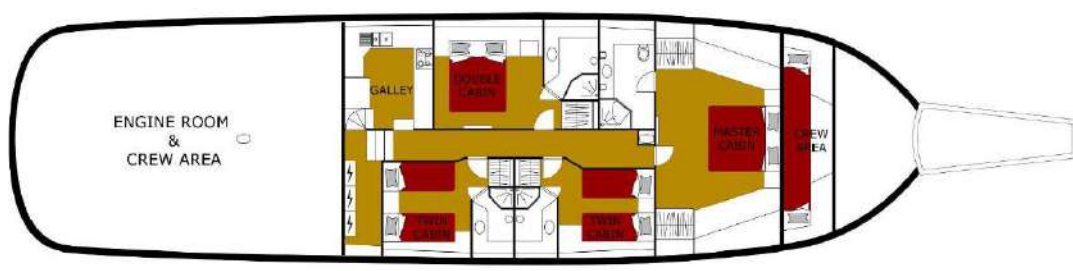

# SERENITY 86

26,11m (86') | 4 Cabins | 8 Guests

SERENITY 86

Racing

SERENITY 86

At Anchor

SERENITY 86

Twin Cabin Bathroom

SERENITY 86

Sailing